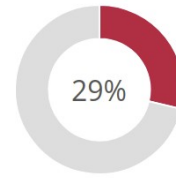

Repository for Women in Neuroscience

- www.winrepo.org
- > **2000** profiles
- > **120** recommendations
- Easy search

PhD
588 profiles

Post-doc
599 profiles

Senior
685 profiles

Other
177 profiles

Support the project: