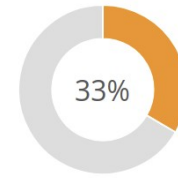

Repository for Women in Neuroscience

- www.winrepo.org
- > **2000** profiles
- > **120** recommendations
- Easy search

PhD
588 profiles

Post-doc
599 profiles

Senior
685 profiles

Other
177 profiles

Support the project: