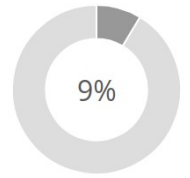

Repository for Women in Neuroscience

- www.winrepo.org
- > **2000** profiles
- > **120** recommendations
- Easy search

PhD
588 profiles

Post-doc
599 profiles

Senior
685 profiles

Other
177 profiles

Support the project: