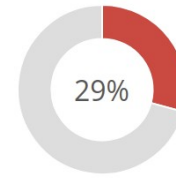

Repository for Women in Neuroscience

- www.winrepo.org
- > **2000** profiles
- > **120** recommendations
- Easy search

PhD
588 profiles

Post-doc
599 profiles

Senior
685 profiles

Other
177 profiles

Support the project: