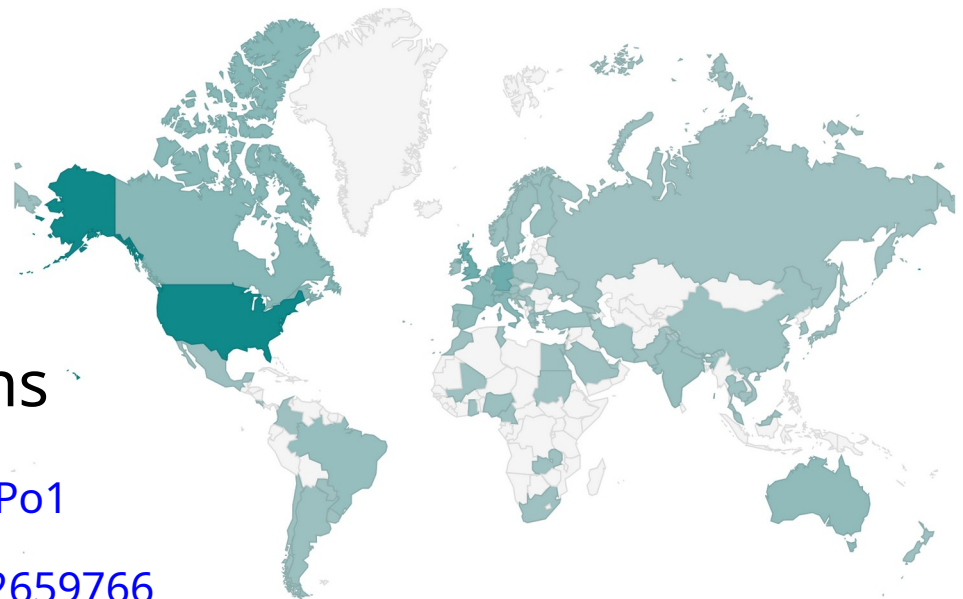

Repository for Women in Neuroscience

- www.winrepo.org
- > **2000** profiles
- > **120** recommendations
- Easy search

PhD
588 profiles

Post-doc
599 profiles

Senior
685 profiles

Other
177 profiles

Support the project:

- Sign up
- Spread the word
- Submit recommendations

[@winrepo.bsky.social](https://www.bsky.social/winrepo) [@WINRePo1](https://twitter.com/WINRePo1)

<https://www.linkedin.com/groups/12659766>

<https://discord.gg/YHc9g3rN>