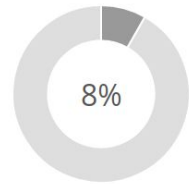

Repository for Women in Neuroscience

- www.winrepo.org
- > **1800** profiles
- > **120** recommendations
- Easy search

PhD
544 profiles

Post-doc
542 profiles

Senior
615 profiles

Other
153 profiles

Support the project: