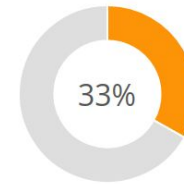

Repository for Women in Neuroscience

- www.winrepo.org
- > **1800** profiles
- > **120** recommendations
- Easy search

PhD
544 profiles

Post-doc
542 profiles

Senior
615 profiles

Other
153 profiles

Support the project: