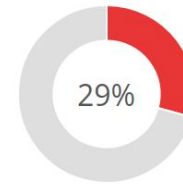

Repository for Women in Neuroscience

- www.winrepo.org
- > **1800** profiles
- > **120** recommendations
- Easy search

PhD
544 profiles

Post-doc
542 profiles

Senior
615 profiles

Other
153 profiles

Support the project: