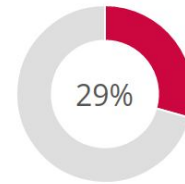

Repository for Women in Neuroscience

- www.winrepo.org
- > **1800** profiles
- > **120** recommendations
- Easy search

PhD
544 profiles

Post-doc
542 profiles

Senior
615 profiles

Other
153 profiles

Support the project: